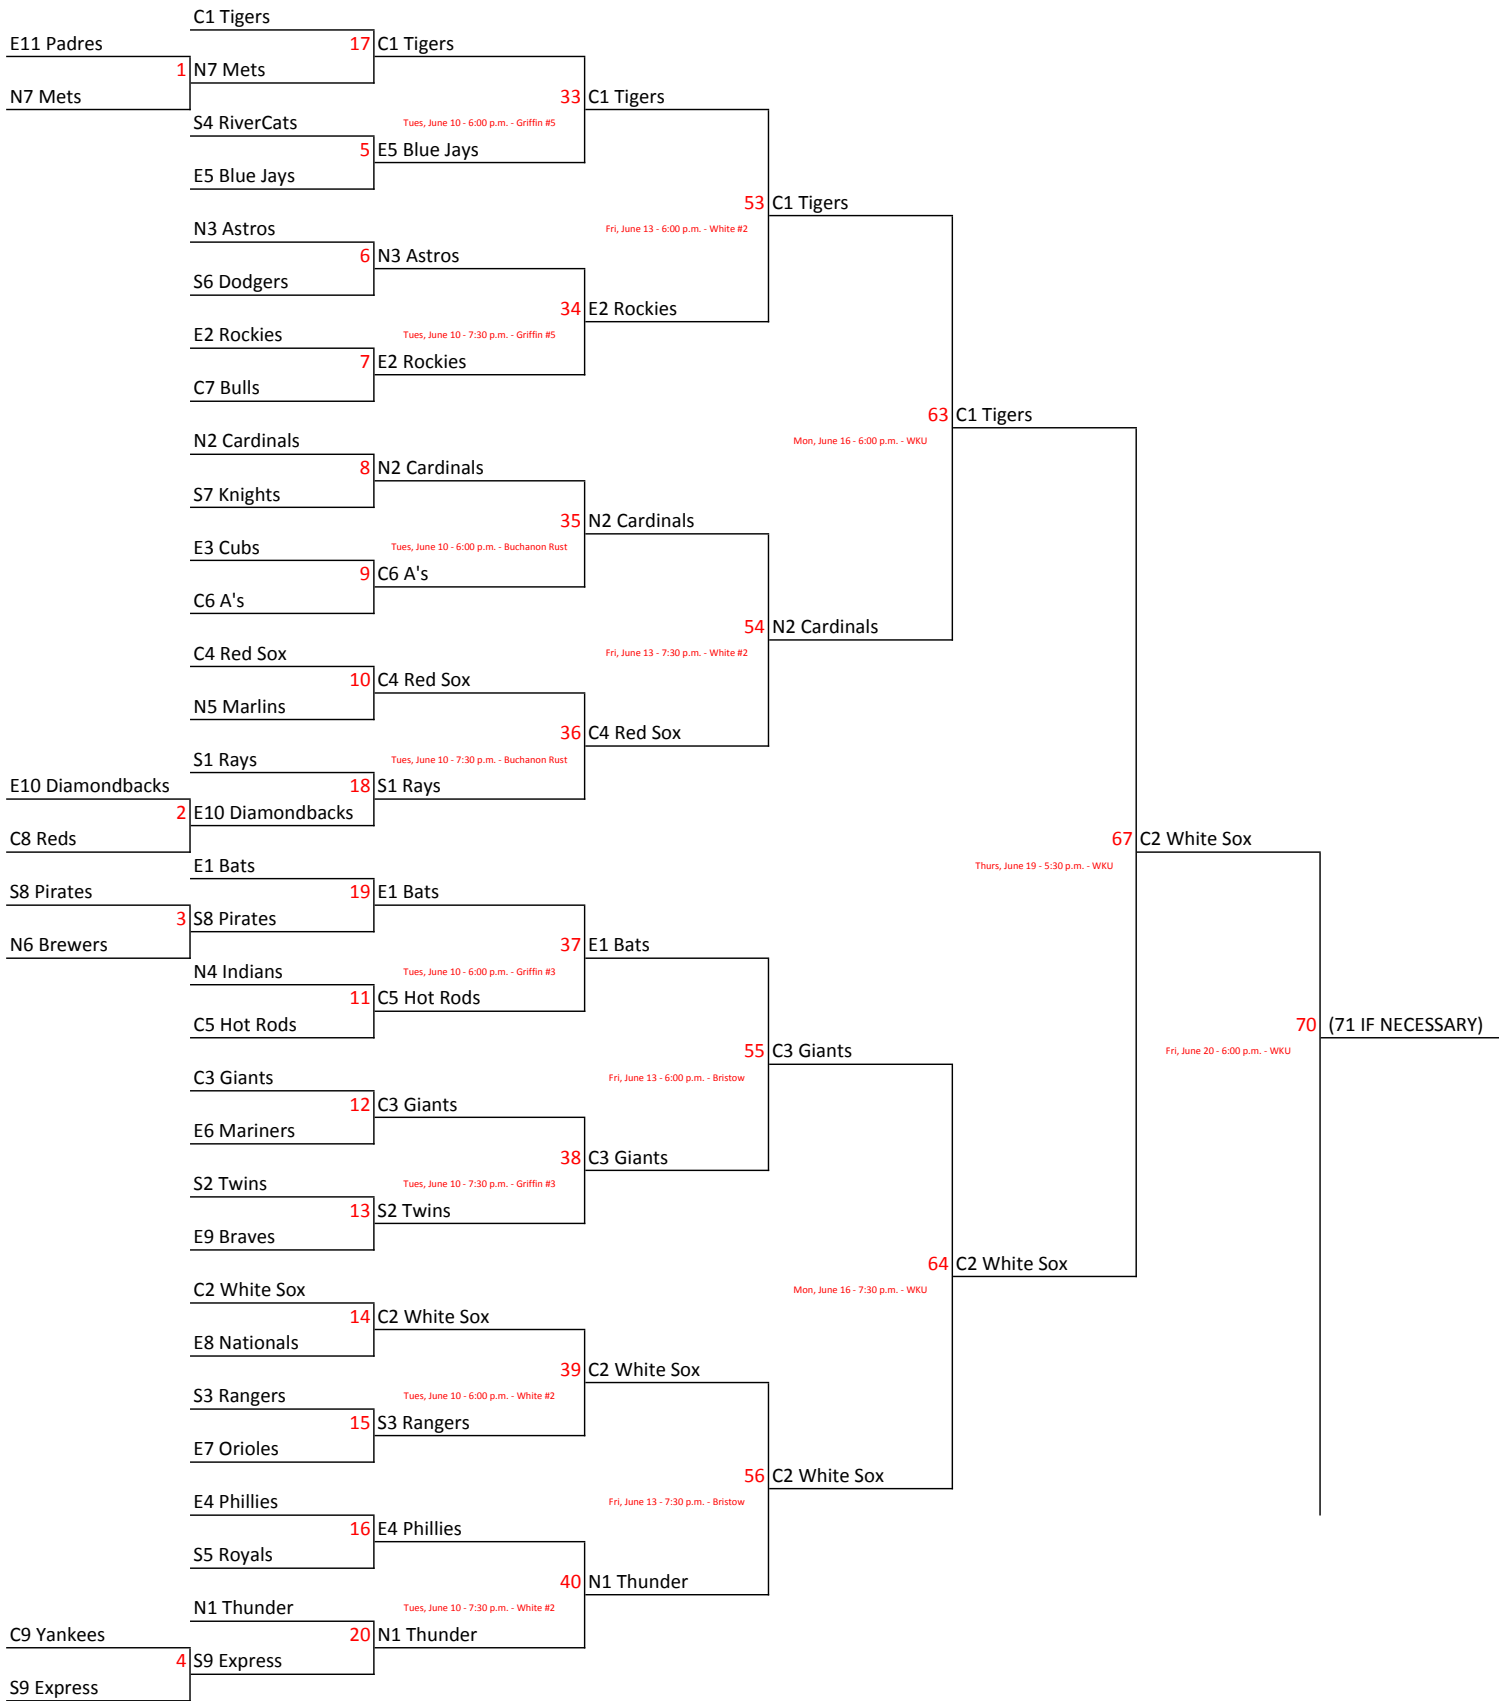

2014 Division II Final Standings

NORTH					
TEAM	GP	W	L	GB	PCT
Astros	6	3	3		0.500
Brewers	6	2	4		0.333
Indians	6	3	3		0.500
Cardinals	6	4	2		0.667
Marlins	6	2	4		0.333
Mets	6	1	5		0.167
Thunder	6	6	0		1.000
8					
9					
10					
11					
12					
SOUTH					
TEAM	GP	W	L	GB	PCT
River Cats	8	5	3		0.625
Rays	8	8	0		1.000
Royals	8	4	4		0.500
Dodgers	8	4	4		0.500
Pirates	8	1	7		0.125
Rangers	8	5	3		0.625
Express	8	1	7		0.125
Twins	8	6	2		0.750
Knights	8	2	6		0.250
10					
11					
12					

Winner bracket

Loser bracket